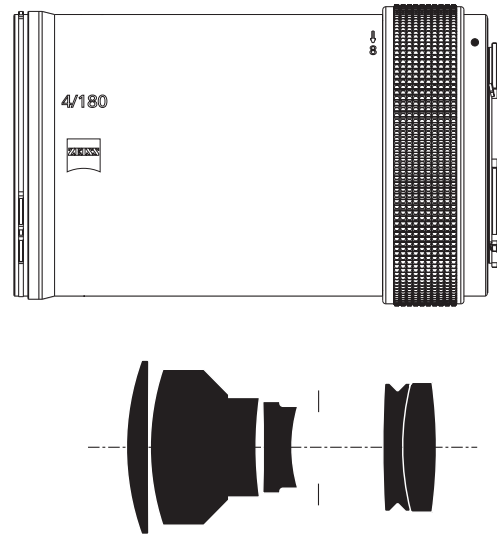

## Technical Specifications

**Focal Length:** 180 mm

**Aperture range:** 4–32

**No. of elements/groups:** 5/4

**Focusing range:** 1.55 m – infinity

**Image ratio at close range:** 1:6.6

**Coverage at close range:** 24 cm x 31 cm

**Angular field, diag./horiz./vert.:** 19/15/12°

**Filter:** M 86 x 1

**Weight:** 1300 g

**Length:** 160 mm