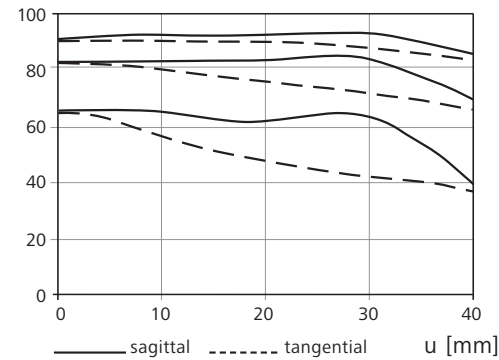

## Performance data

The Modulation Transfer (MTF) as a function of image height (u) and slit orientation (sagittal, tangential) has been measured with white light at spatial frequencies of R = 10, 20 and 40 cycles/mm.

T [%], f-number: k = 4.0

E [%], Relative illuminance

T [%], f-number: k = 8.0

V Distortion in % of image height

Subject to change.