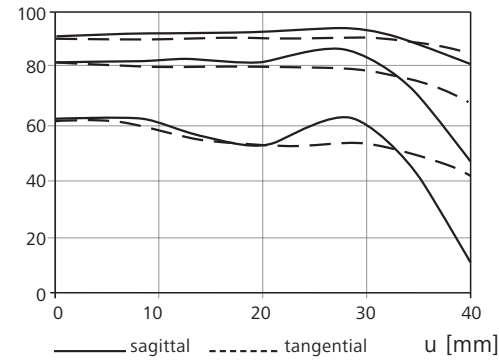

Sonnar T* 4/180 ZH

Performance data

The Modulation Transfer (MTF) as a function of image height (u) and slit orientation (sagittal, tangential) has been measured with white light at spatial frequencies of R = 10, 20 and 40 cycles/mm.

T [%], f-number: k = 4.0