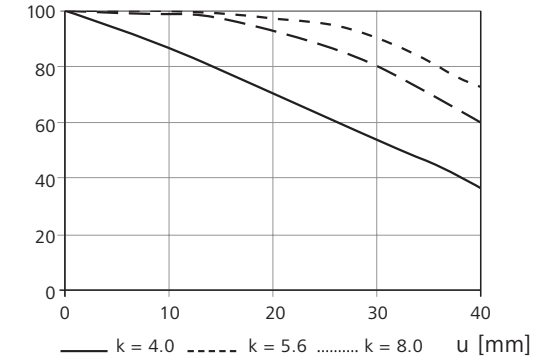

E [%], Relative illuminance