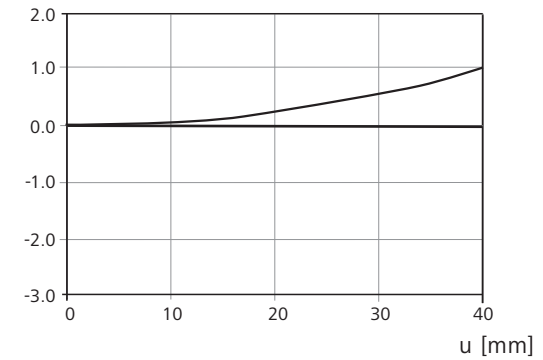

## Performance data

The Modulation Transfer (MTF) as a function of image height (u) and slit orientation (sagittal, tangential) has been measured with white light at spatial frequencies of R = 10, 20 and 40 cycles/mm.

T [%], f-number: k = 4.0

E [%], Relative illuminance

T [%], f-number: k = 8.0

V Distortion in % of image height

Subject to change.